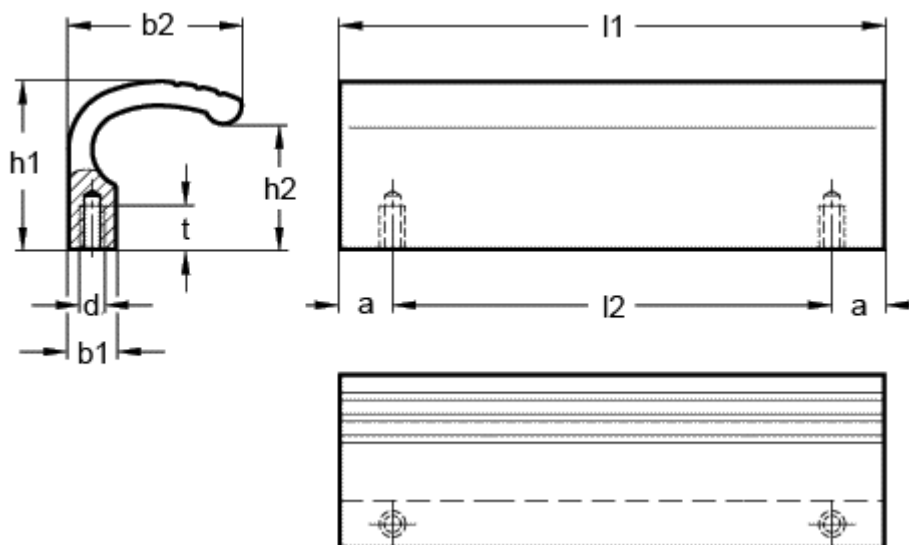

Article number: 20730140EL

Description: E+G Guard safety handle GN 730-140-EL

## Measures

a = 10

b1 = 9.5

b2 = 33

d = M6

h1 = 32

h2 = 24

l = 140